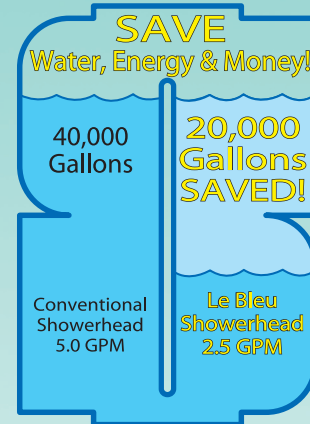

Yearly Savings Based on Family of Four